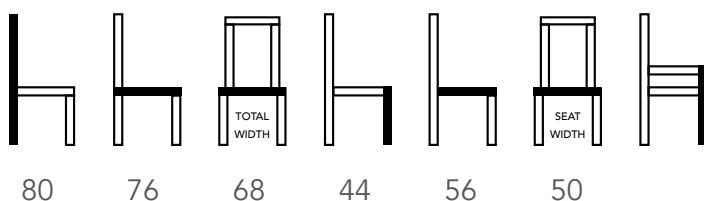

B-LOW

Technical information

Extra images

MATEN / MEASUREMENTS

EXTRA INFO

MATERIALS

Frame info	Metal, plywood
Seat info	Pocket springs, foam T-40 and T-30
Back info	FOAM T-35
Legs	Beech wood

PACKING

Package	KARTON
Nr. of pcs	1
Size of package	0,51 CBM 85x80x75 cm
Weight package	16